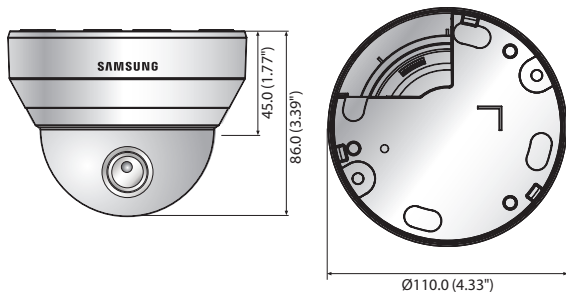

## Key Features

- Max. 4M resolution
- Built-in 2.8mm fixed lens (QND-7010R)  
3.6mm fixed lens (QND-7020R)  
6mm fixed lens (QND-7030R)
- Max. 20fps@4M, Max. 30fps@under 2M (H.265/H.264)
- H.265, H.264, MJPEG codec supported, Multiple streaming
- Motion detection, Tampering, Defocus detection
- micro SD (128GB) memory slot, PoE / 12V DC
- IR viewable length 20m, IK08
- Hallway view, WiseStream support
- LDC support (Lens Distortion Correction)

## Dimensions

Unit : mm (inch)