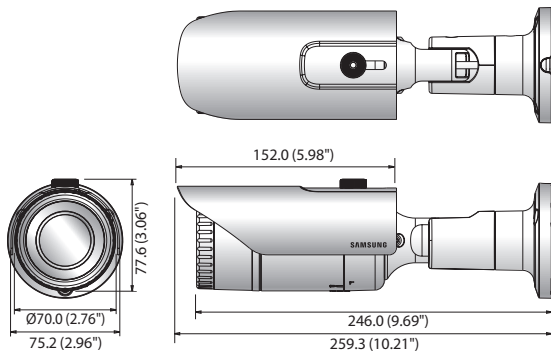

## Key Features

- Max. 4megapixel resolution
- Built-in 2.8mm fixed lens (QNO-7010R)  
3.6mm fixed lens (QNO-7020R)  
6mm fixed lens (QNO-7030R)
- Max. 20fps@4M, Max. 30fps@under 2M (H.265/H.264)
- H.265, H.264, MJPEG codec supported, Multiple streaming
- Motion detection, Tampering, Defocus detection
- micro SD/SDHC/SDXC memory slot (Max. 128GB), PoE / 12V DC
- IR viewable length 20m (QNO-7010R), 25m (QNO-7020R)  
30m (QNO-7030R)
- Hallway view, WiseStream support, IP66, IK10
- LDC support (Lens Distortion Correction)

## Dimensions

Unit : mm (inch)